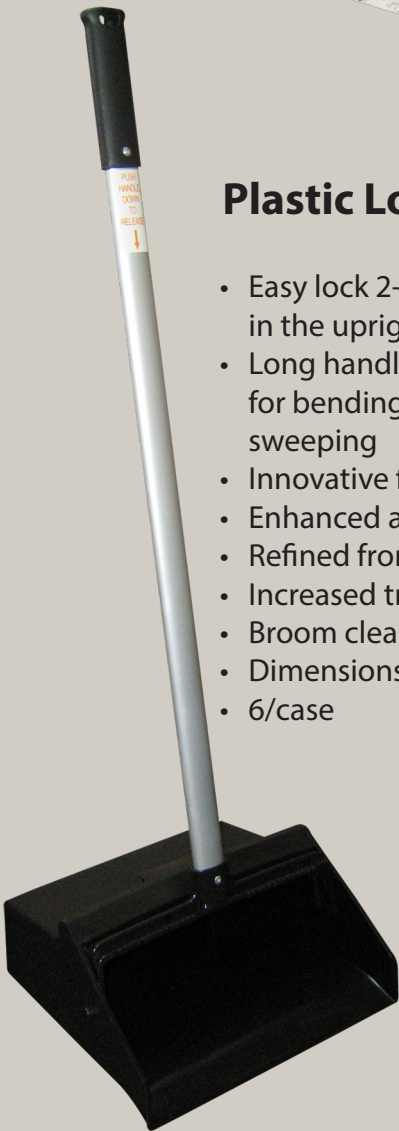

All swept up and nowhere to go...

9004

Plastic Lobby Dust Pan

- Easy lock 2-way PVC handle; locks in the upright position
- Long handle reduces the need for bending for more ergonomic sweeping
- Innovative foot rest pads
- Enhanced angled bottom
- Refined front edge
- Increased tray capacity
- Broom cleaning teeth on yoke
- Dimensions: 11" D x 12" W x 36" H
- 6/case

9005

Ergo Grip Lobby Dust Pan

- Ergonomic L-grip makes it easy to handle
- Long handle reduces the need for bending for more ergonomic sweeping
- Features a locking handle that locks in the upright position
- Angled bottom prevents contained dirt and dust from falling out
- Large tray capacity picks up even more to prevent frequent emptying
- Innovative foot rest pads
- Dimensions: 11" D x 12" W x 35" H
- 6/case