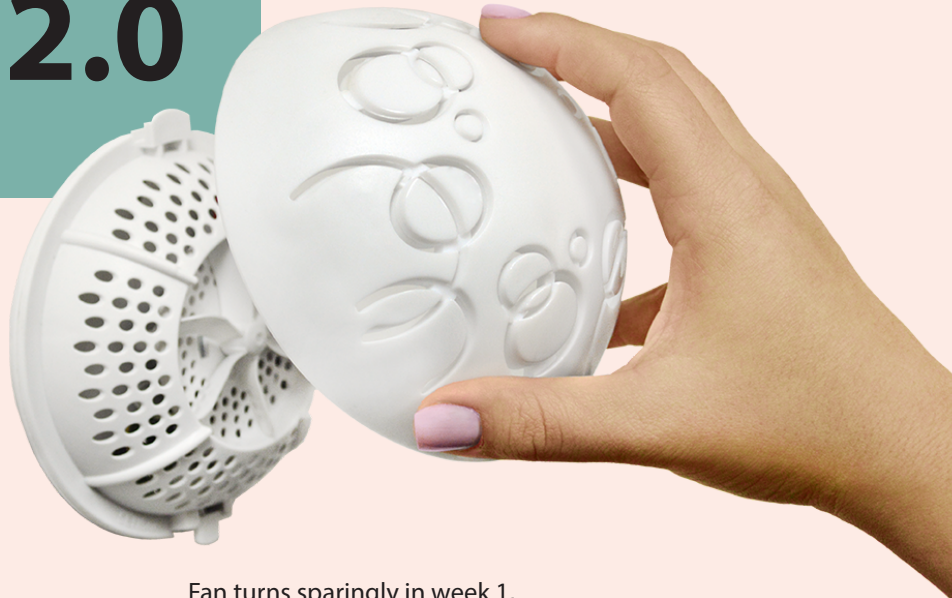

Easy Fresh 2.0

The world's only air freshener dispenser where the cover is the air freshener

Powerful enough to freshen larger areas

The cover contains 2-3 times more fragrance than gels or metered aerosols. The motor driven fan moves air freshener further than a typical passive system, so you'll freshen larger areas.

Freshens consistently for 30 days

The smart chip controlled fan freshens consistently since it turns sparingly in week 1, and gradually turns more frequently until week 4 when it runs constantly.

Easy to use

Maintenance is simple with easy to use LED and audible reminders along with a push button cover for quick removal and replacement.

Fan turns sparingly in week 1, and turns more frequently until week 4 when the fan runs constantly.

Smart Chip controls fan activation.

Audible Alert beeps every 3 1/2 minutes starting on day 33.

LED signals Green (ok) or Red (replace).

Push Tab makes it easy to remove the old cover.

Light Sensor detects when the room is not in use to conserve battery life.