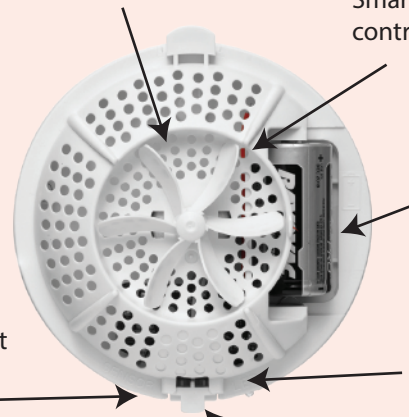

### Easy to use

Maintenance is simple with easy to use LED and audible reminders along with a push button cover for quick removal and replacement.

Fan turns sparingly in week 1, and turns more frequently until week 4 when the fan runs constantly.

Smart Chip controls fan activation.

Audible Alert beeps every 3 1/2 minutes starting on day 33.

LED signals Green (ok) or Red (replace).

Push Tab makes it easy to remove the old cover.

Light Sensor detects when the room is not in use to conserve battery life.