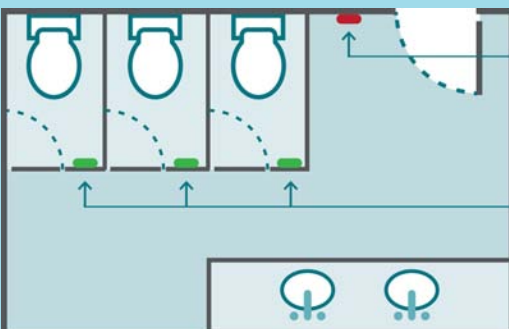

The Refill

Scalable odour control for any restroom

Use the Brain at the entrance door and place 1 Drone in each stall. The Brain's replacement system tells you when to replace both the Brain's and the Drone's air fresheners.

Effective

The unique design uses airflow created by doors. Gradually releases more fragrance than gels or metered aerosols over 30 days.

Easy to maintain

The Brain reminds you when to replace its refill with an LED reminder starting on day 30, and an audible alert that begins on day 34.

Fragrance Intensity

The Brain (Shown in red)

Use it beside the restroom entrance door to create a great first and last impression.

The Drone (Shown in green)

Use one in each stall to easily and effectively freshen at the odour source.